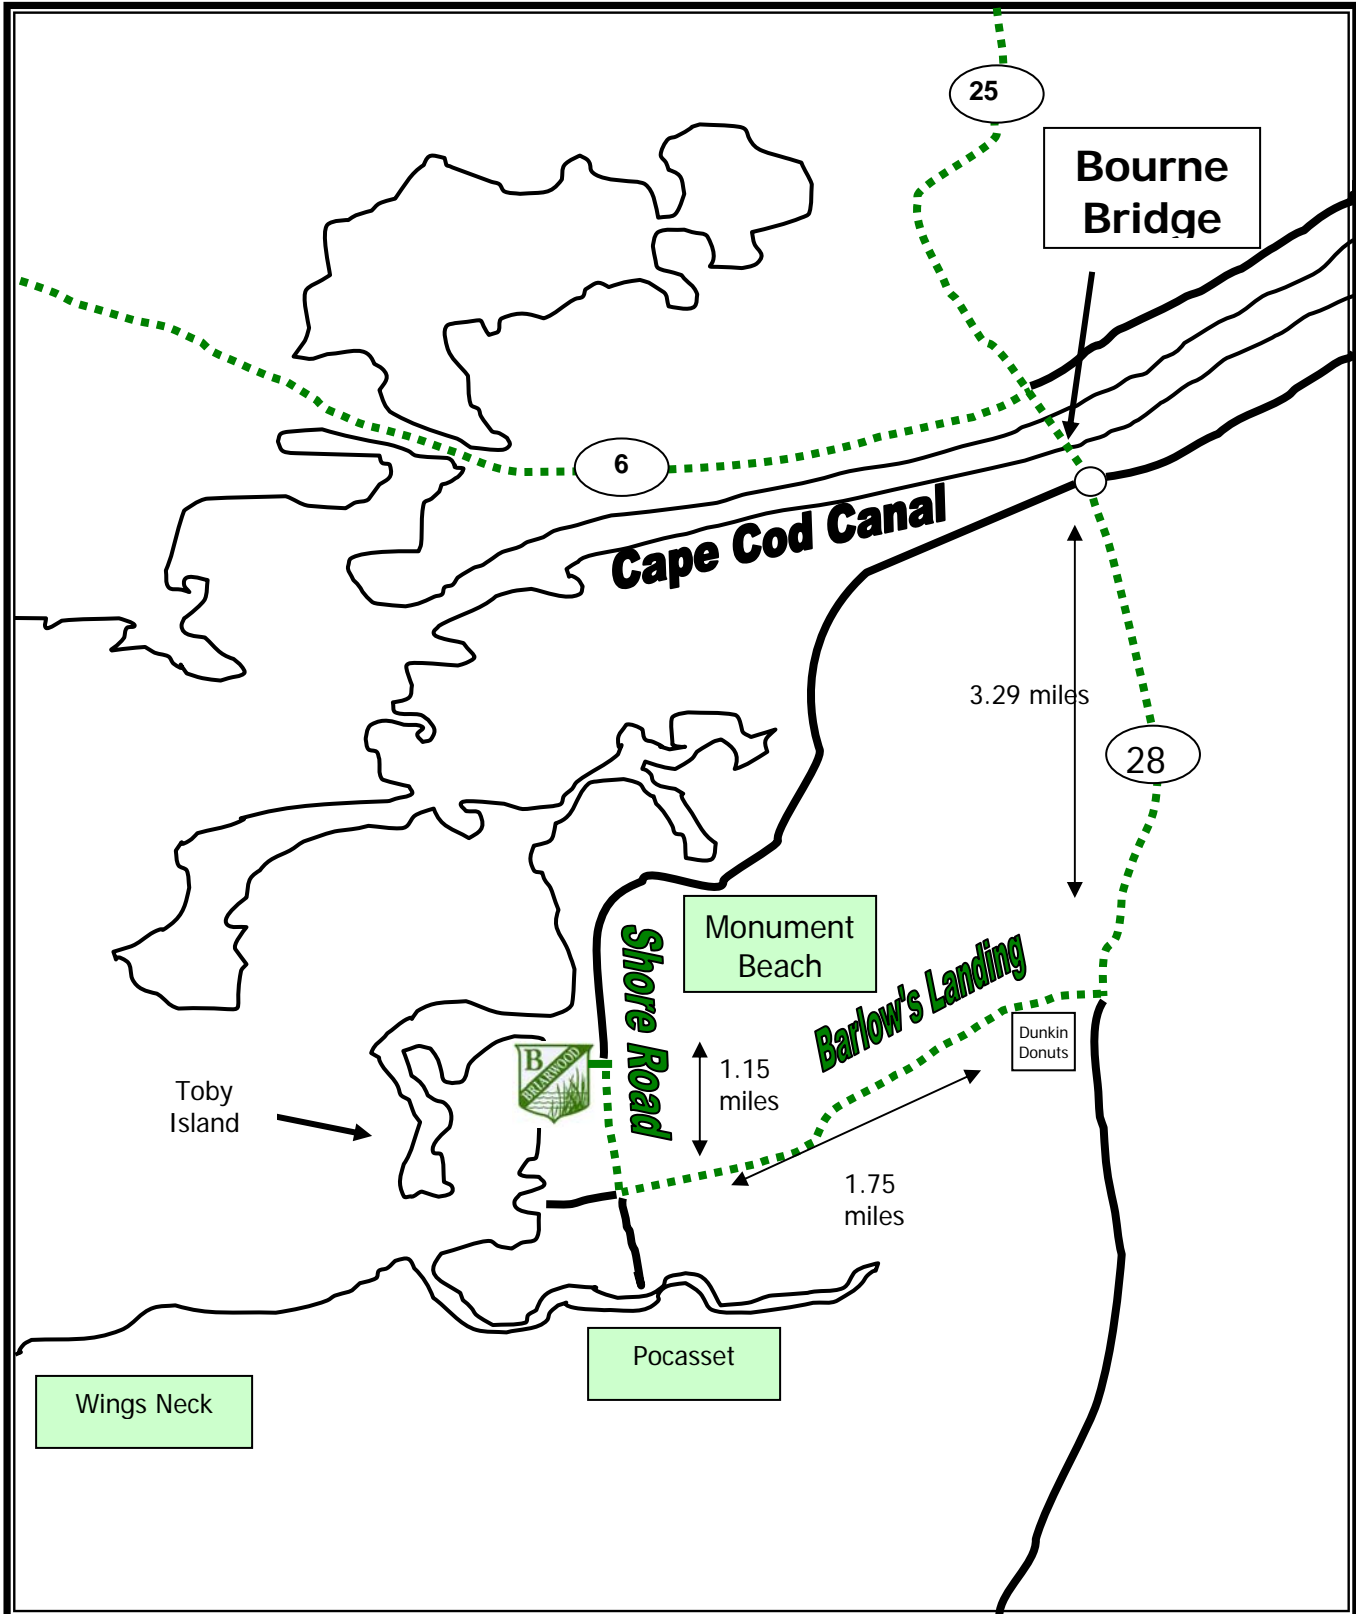

# Map to Briarwood from the Bourne Bridge

## Directions to Briarwood from the Bourne Bridge

- Proceed over the Bourne Bridge
- At the rotary take the second exit onto Route 28 South
- Go right onto Barlow's Landing Road (green sign says Wings Neck)
- Straight through traffic light
- At stop sign go right onto Shore Road
- Briarwood is on the left, sign says Briarwood Conference Center